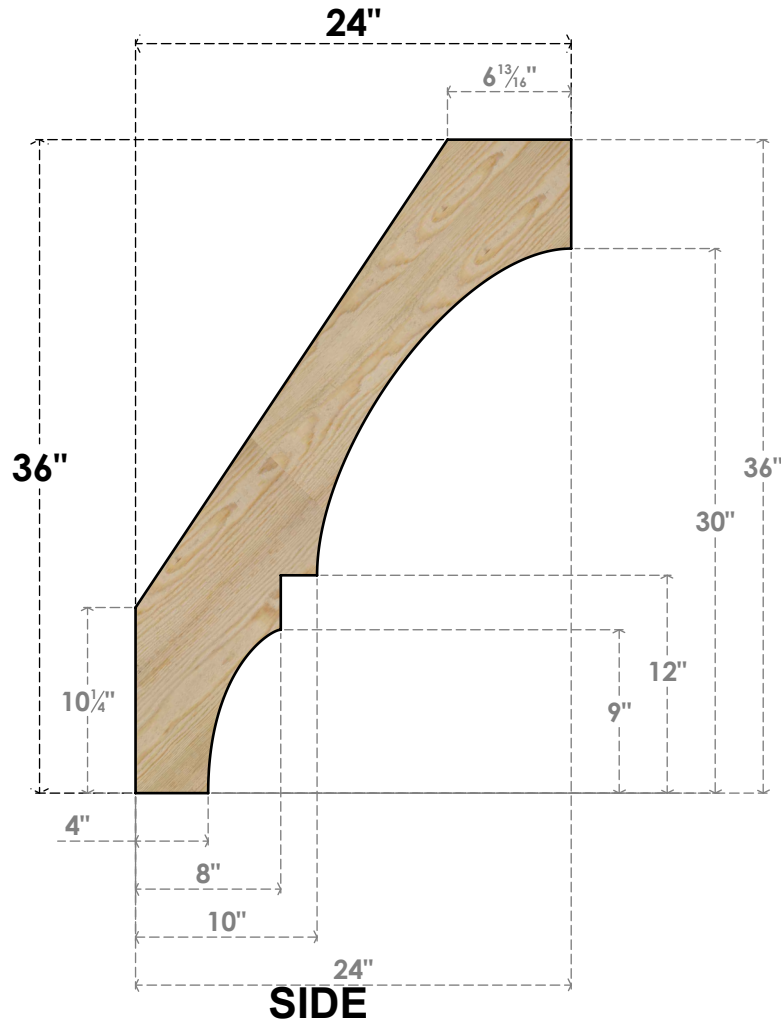

BRC06X24X36BOA00RDF

6"W X 24"D X 36"H BALBOA ROUGH SAWN BRACE, DOUGLAS FIR

EKENA MILLWORK
 2300 WEST MAIN ST.
 CLARKSVILLE, TX 75426
 TOLL FREE: 866-607-0453
 WWW.EKENAMILLWORK.COM

NOTES

1. INSTALLATION TO BE COMPLETED IN ACCORDANCE WITH MANUFACTURER'S SPECIFICATIONS.
2. DRAWING MAY NOT BE TO SCALE
3. THIS DRAWING IS INTENDED FOR DESIGN AND PLANNING PURPOSES ONLY.
4. ALL INFORMATION CONTAINED HEREIN WAS CURRENT AT THE TIME OF DEVELOPMENT BUT MUST BE REVIEWED AND APPROVED BY THE PRODUCT MANUFACTURER TO BE CONSIDERED ACCURATE.
5. PRODUCTS ARE NOT KILN DRIED. THIS ITEM IS UNIQUE AND WILL CONTAIN THE NATURAL VARIATIONS THAT THE WOOD SPECIES OFFERS. THIS MAY RESULT IN VARIATIONS UP TO 1/4"